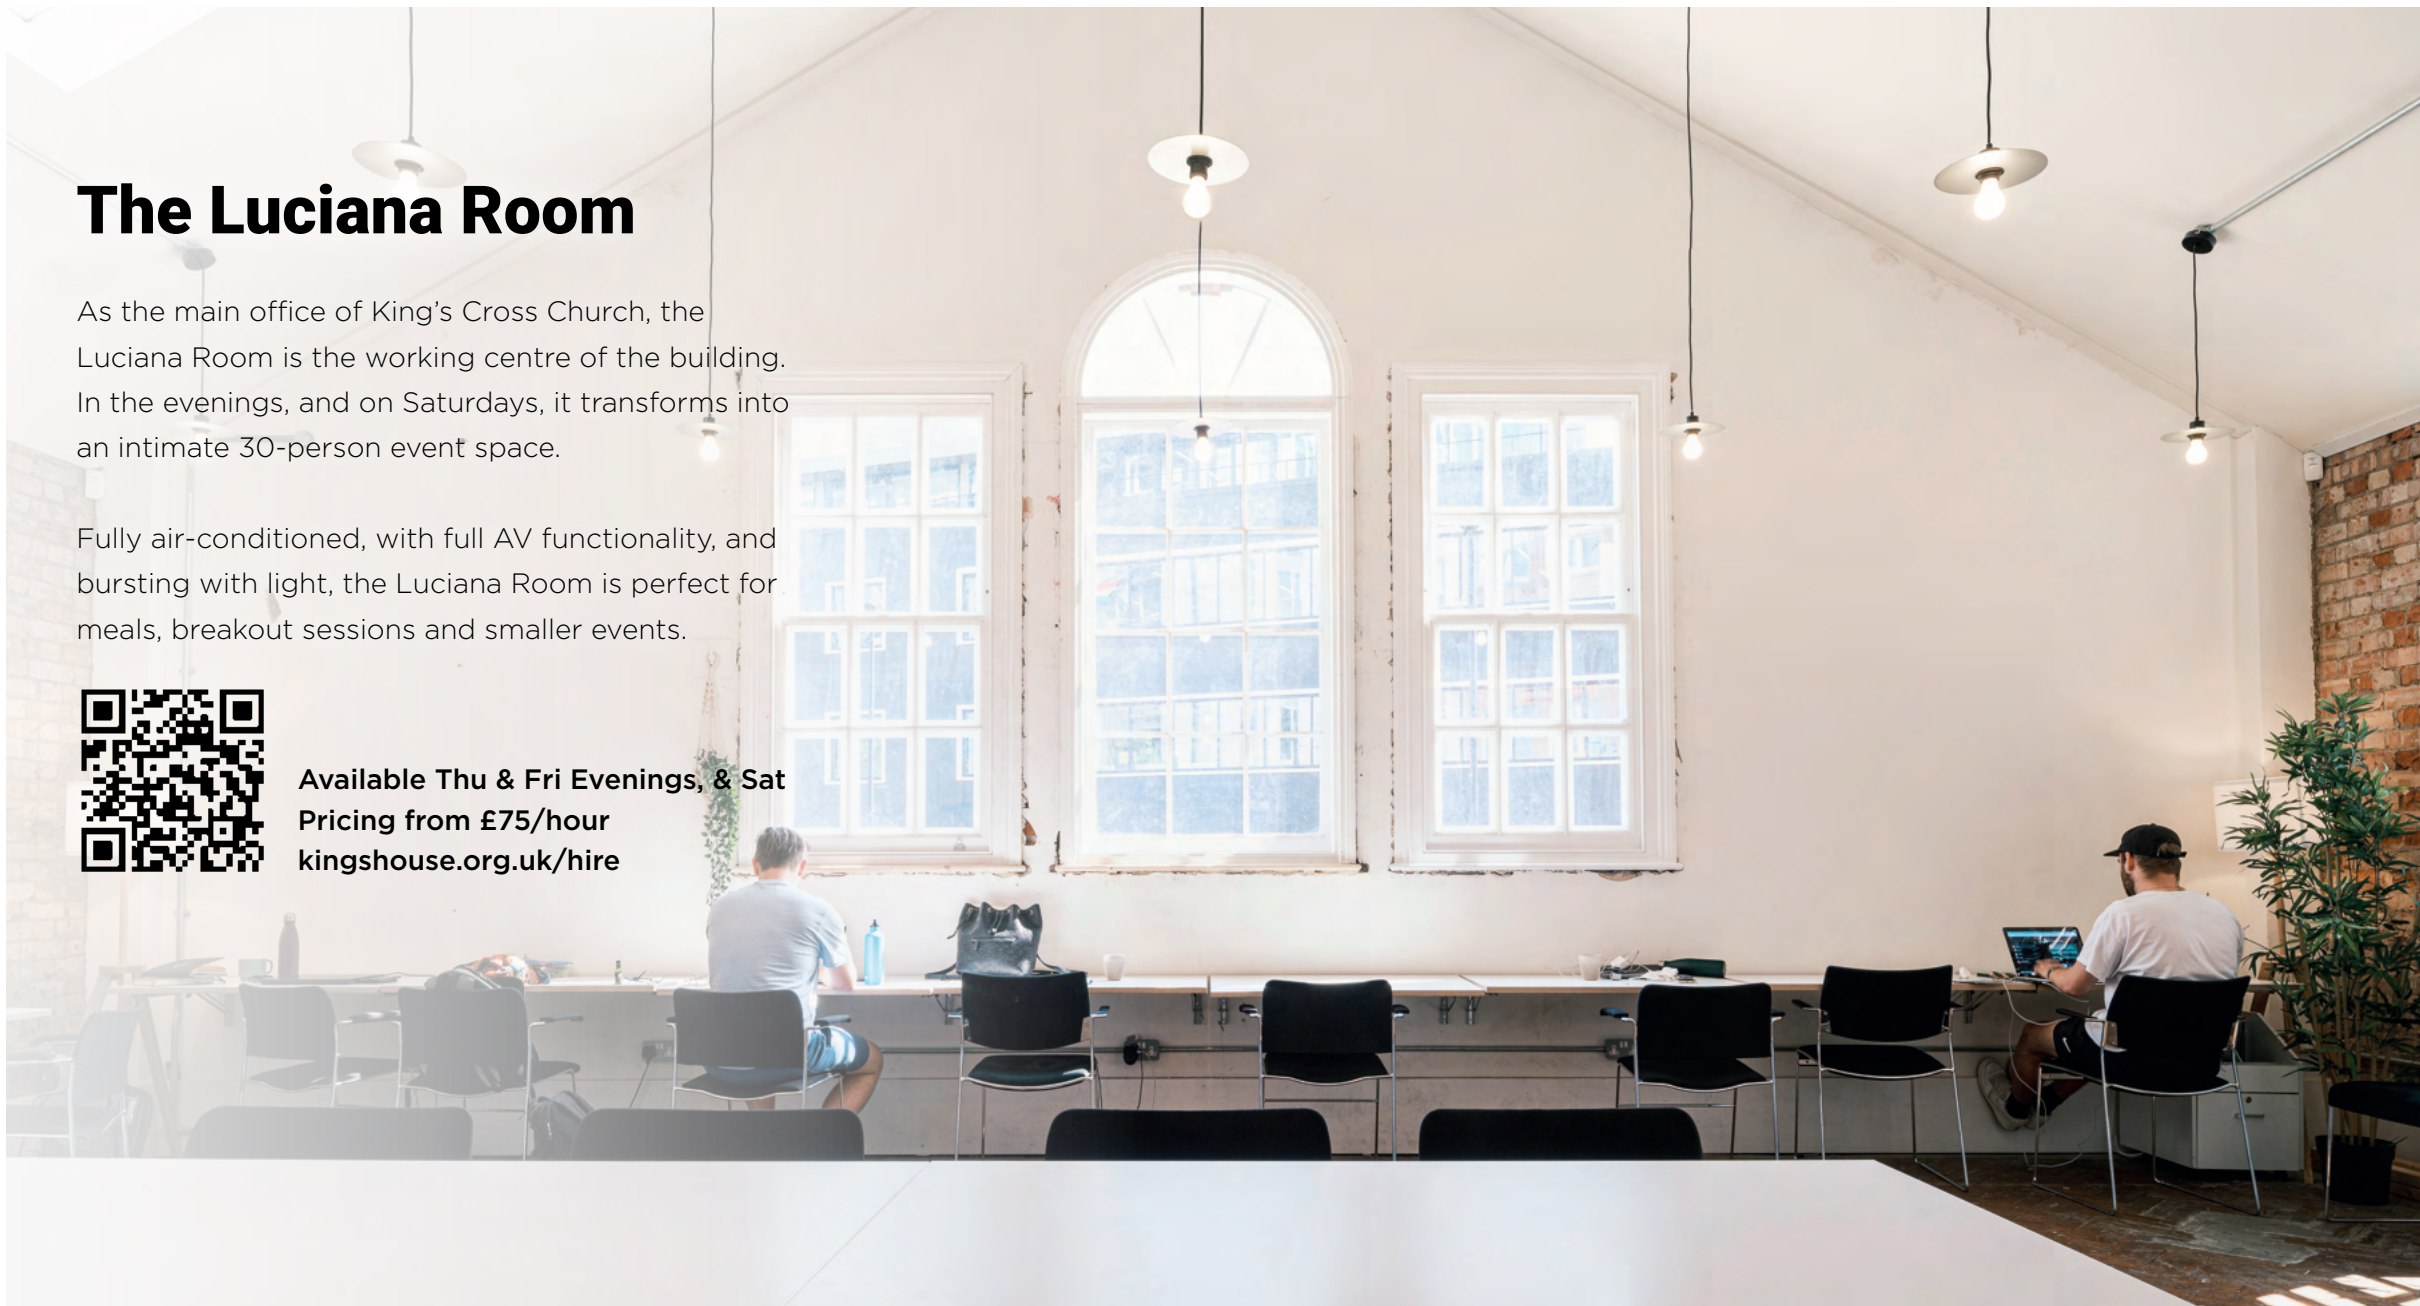

The Luciana Room

As the main office of King's Cross Church, the Luciana Room is the working centre of the building. In the evenings, and on Saturdays, it transforms into an intimate 30-person event space.

Fully air-conditioned, with full AV functionality, and bursting with light, the Luciana Room is perfect for meals, breakout sessions and smaller events.

Available Thu & Fri Evenings, & Sat
Pricing from £75/hour
kingshouse.org.uk/hire