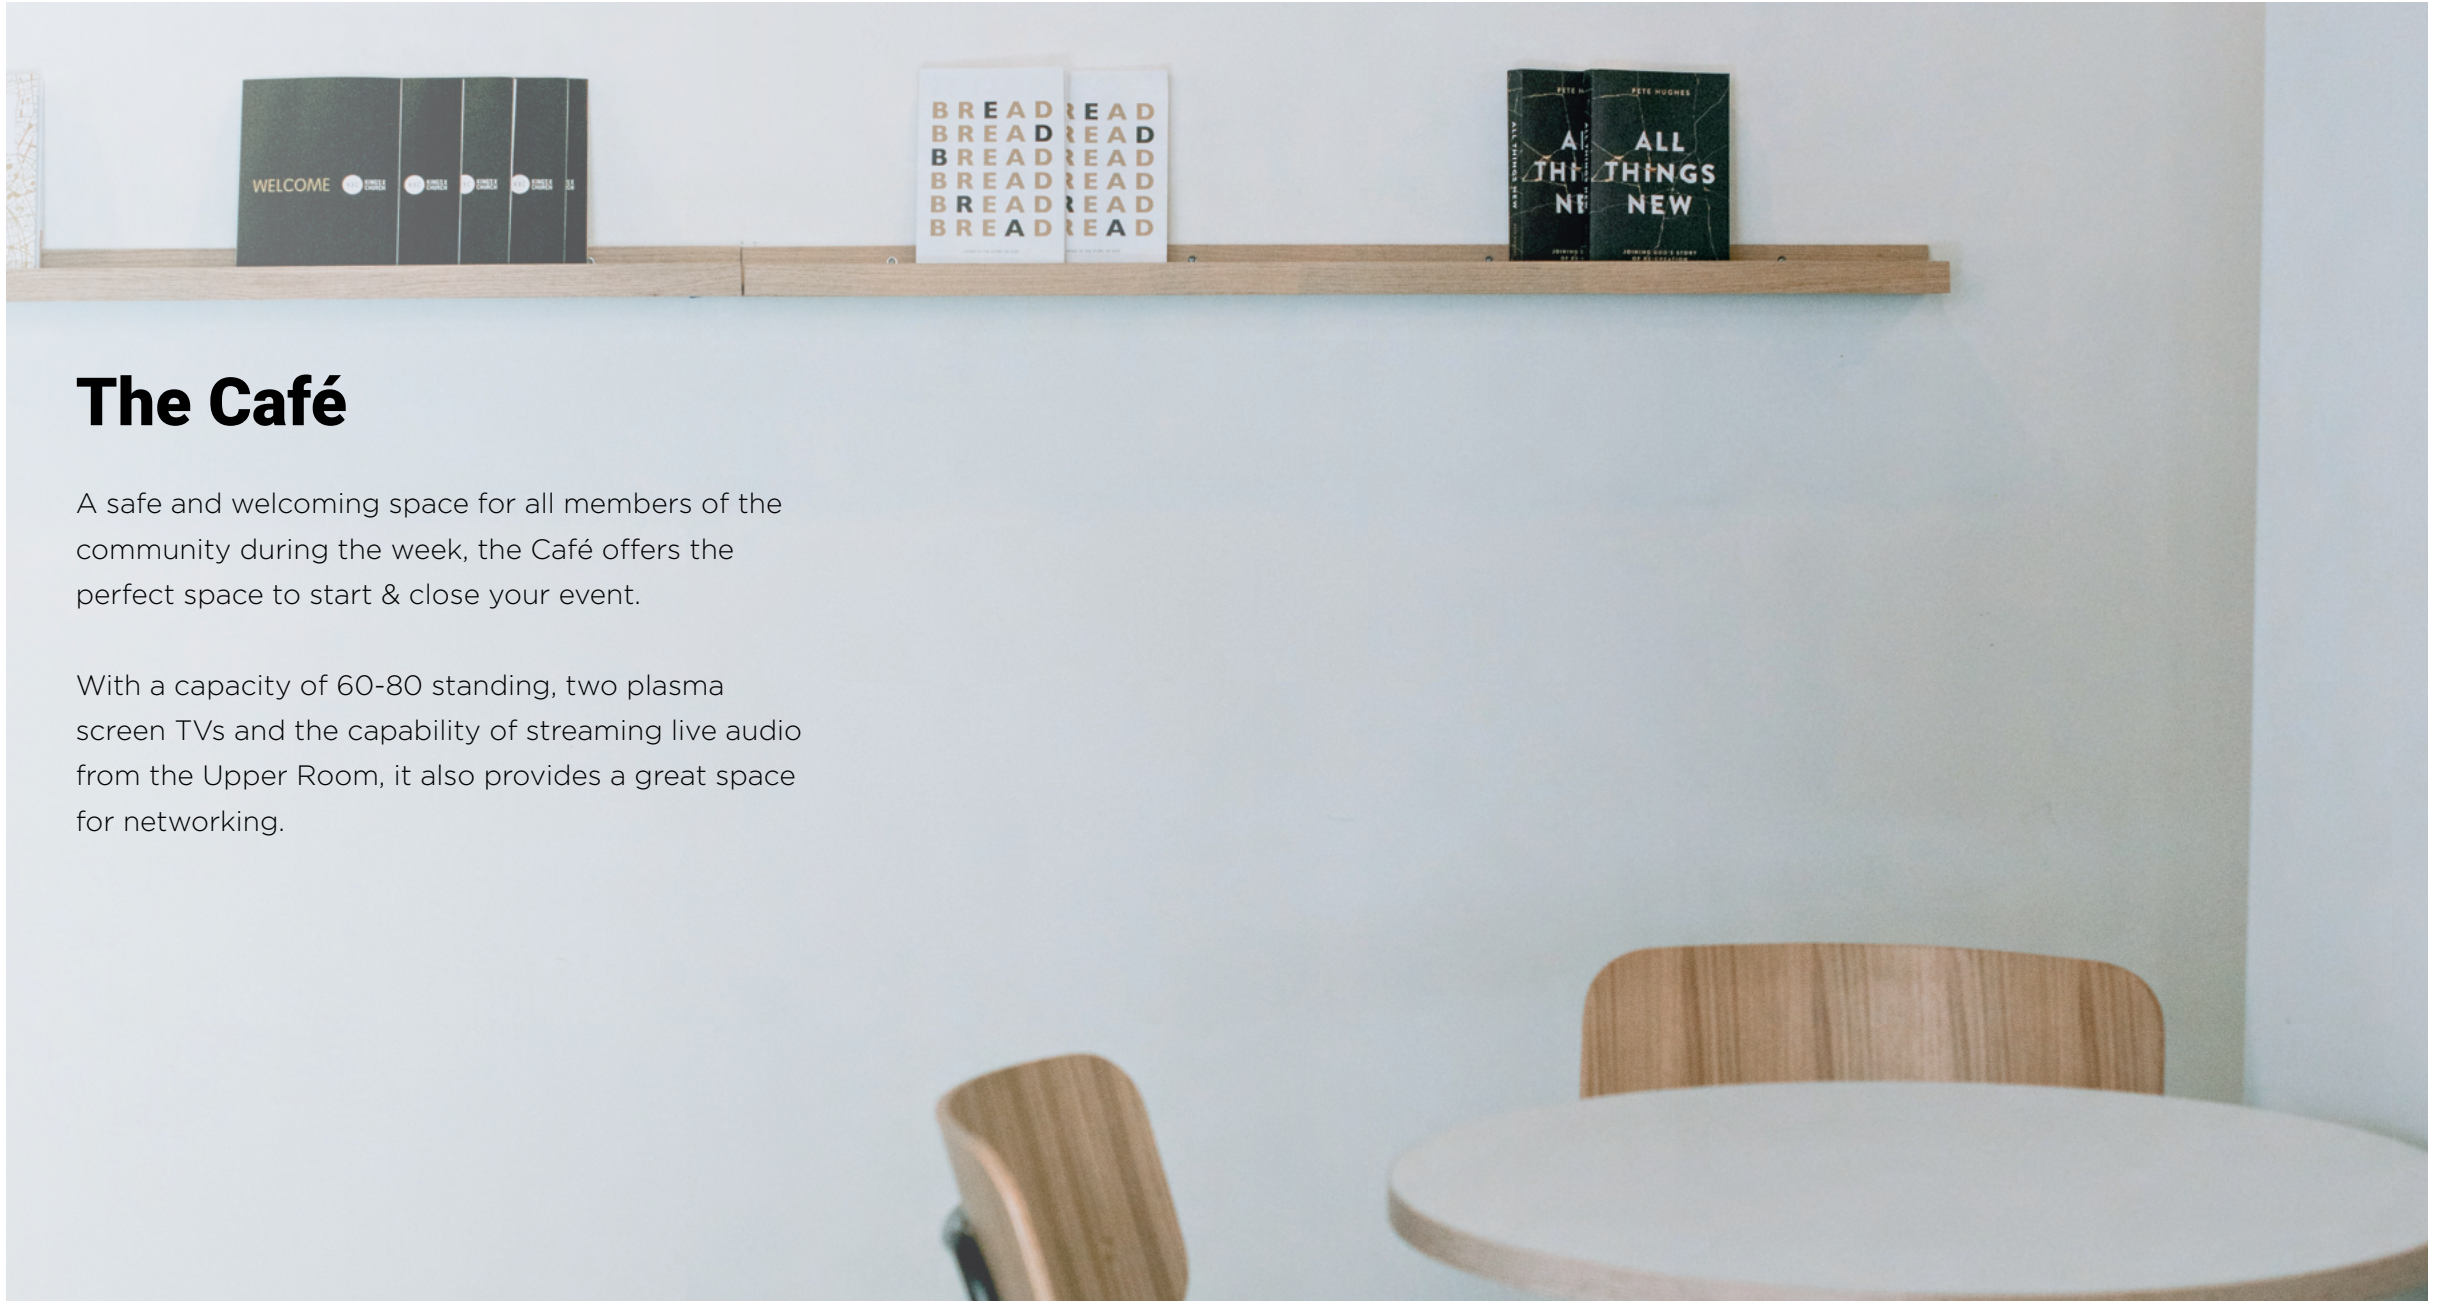

The Café

A safe and welcoming space for all members of the community during the week, the Café offers the perfect space to start & close your event.

With a capacity of 60-80 standing, two plasma screen TVs and the capability of streaming live audio from the Upper Room, it also provides a great space for networking.