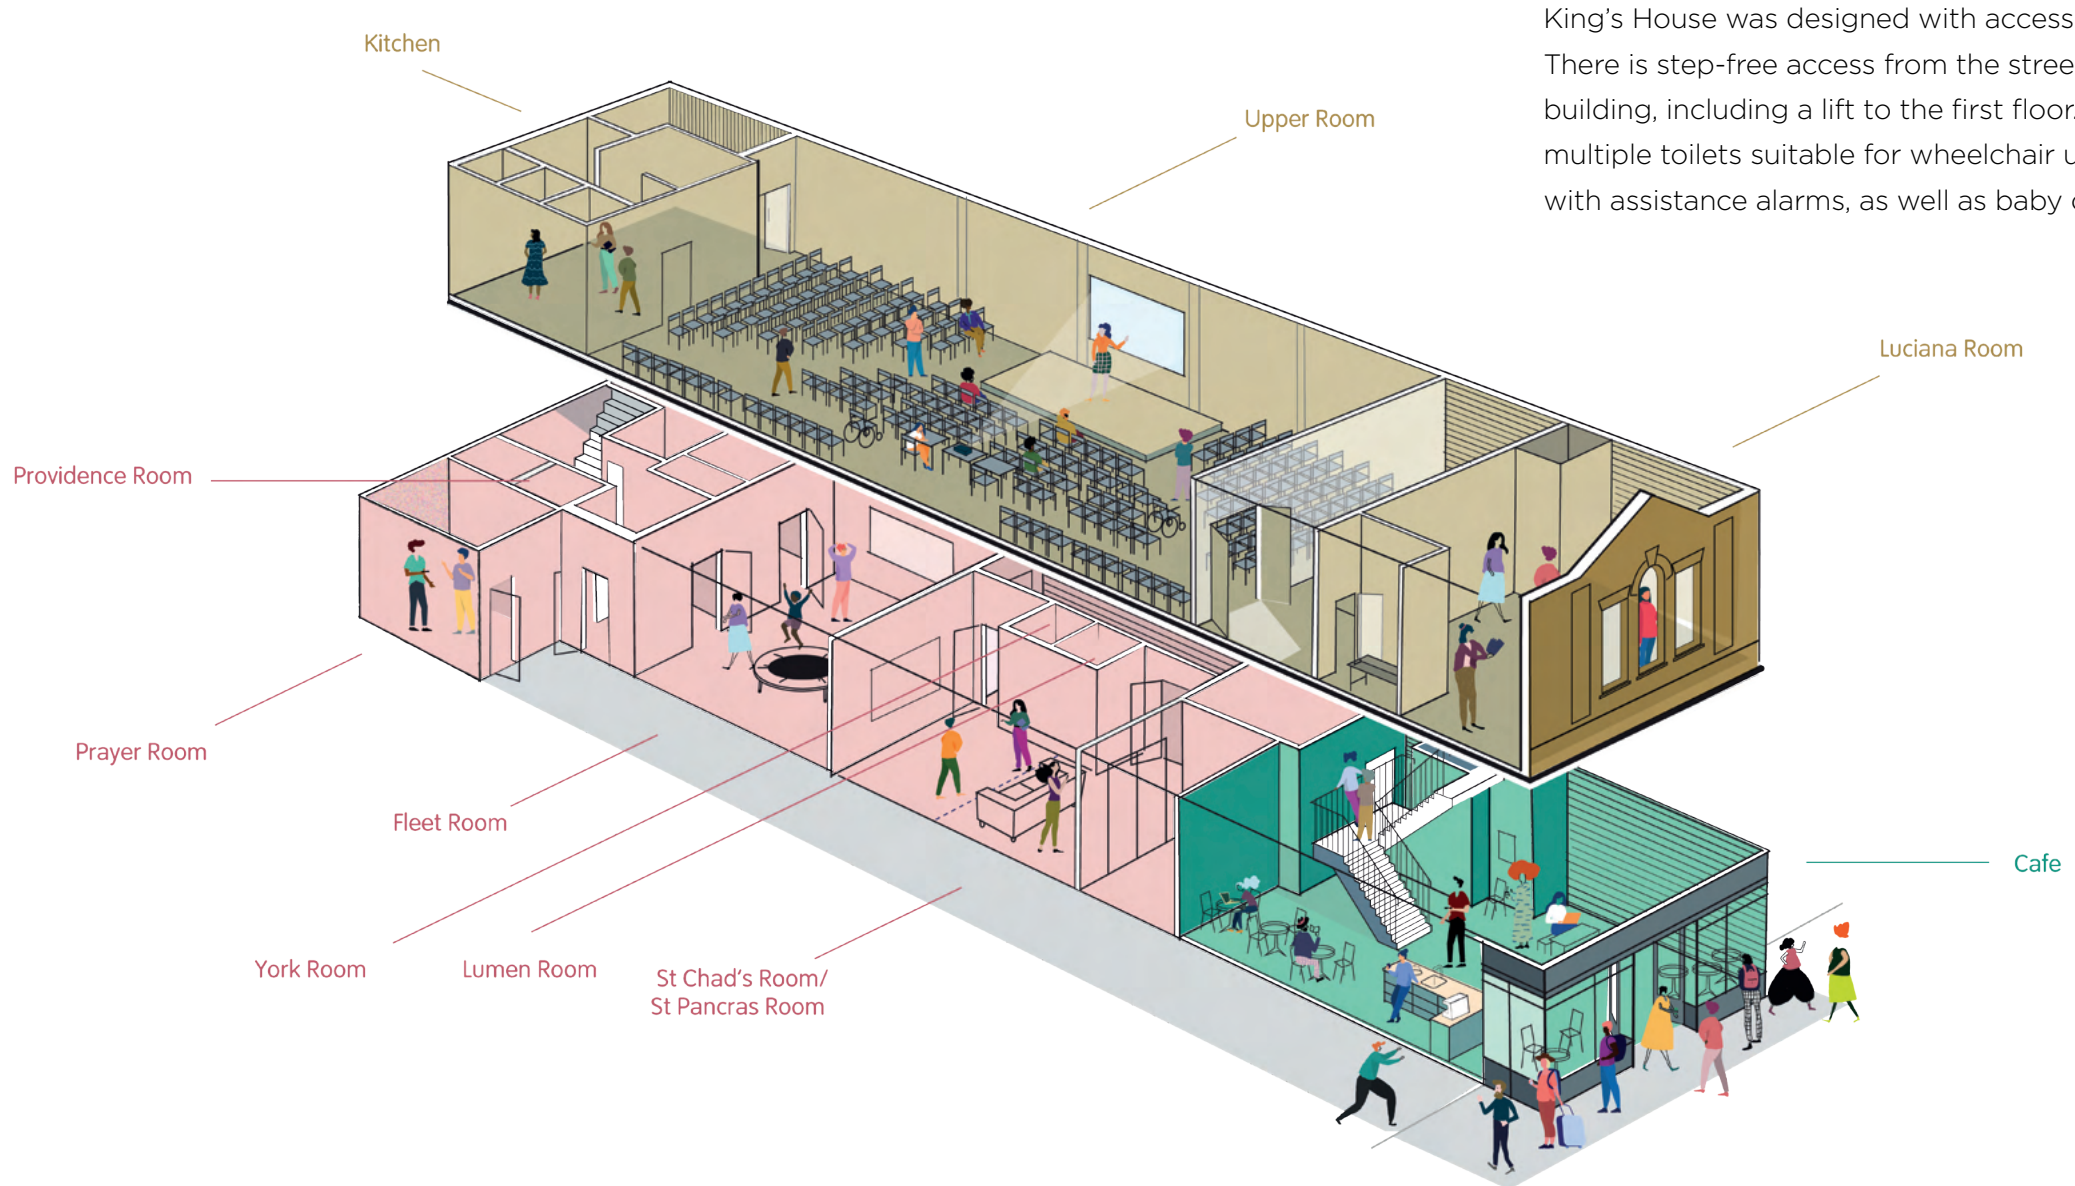

# The Building

King's House was designed with accessibility in mind. There is step-free access from the street right through the building, including a lift to the first floor. There are also multiple toilets suitable for wheelchair users and fitted with assistance alarms, as well as baby changing units.

# The Upper Room

The main event space.

Situated on the first floor, this 2000sq ft former Billiards Hall has been newly-refurbished, containing exposed brick walls, industrial windows & high ceilings. With a 200-seat flexible auditorium and full PA/AV system, the space is fully equipped for live streaming and hybrid events.