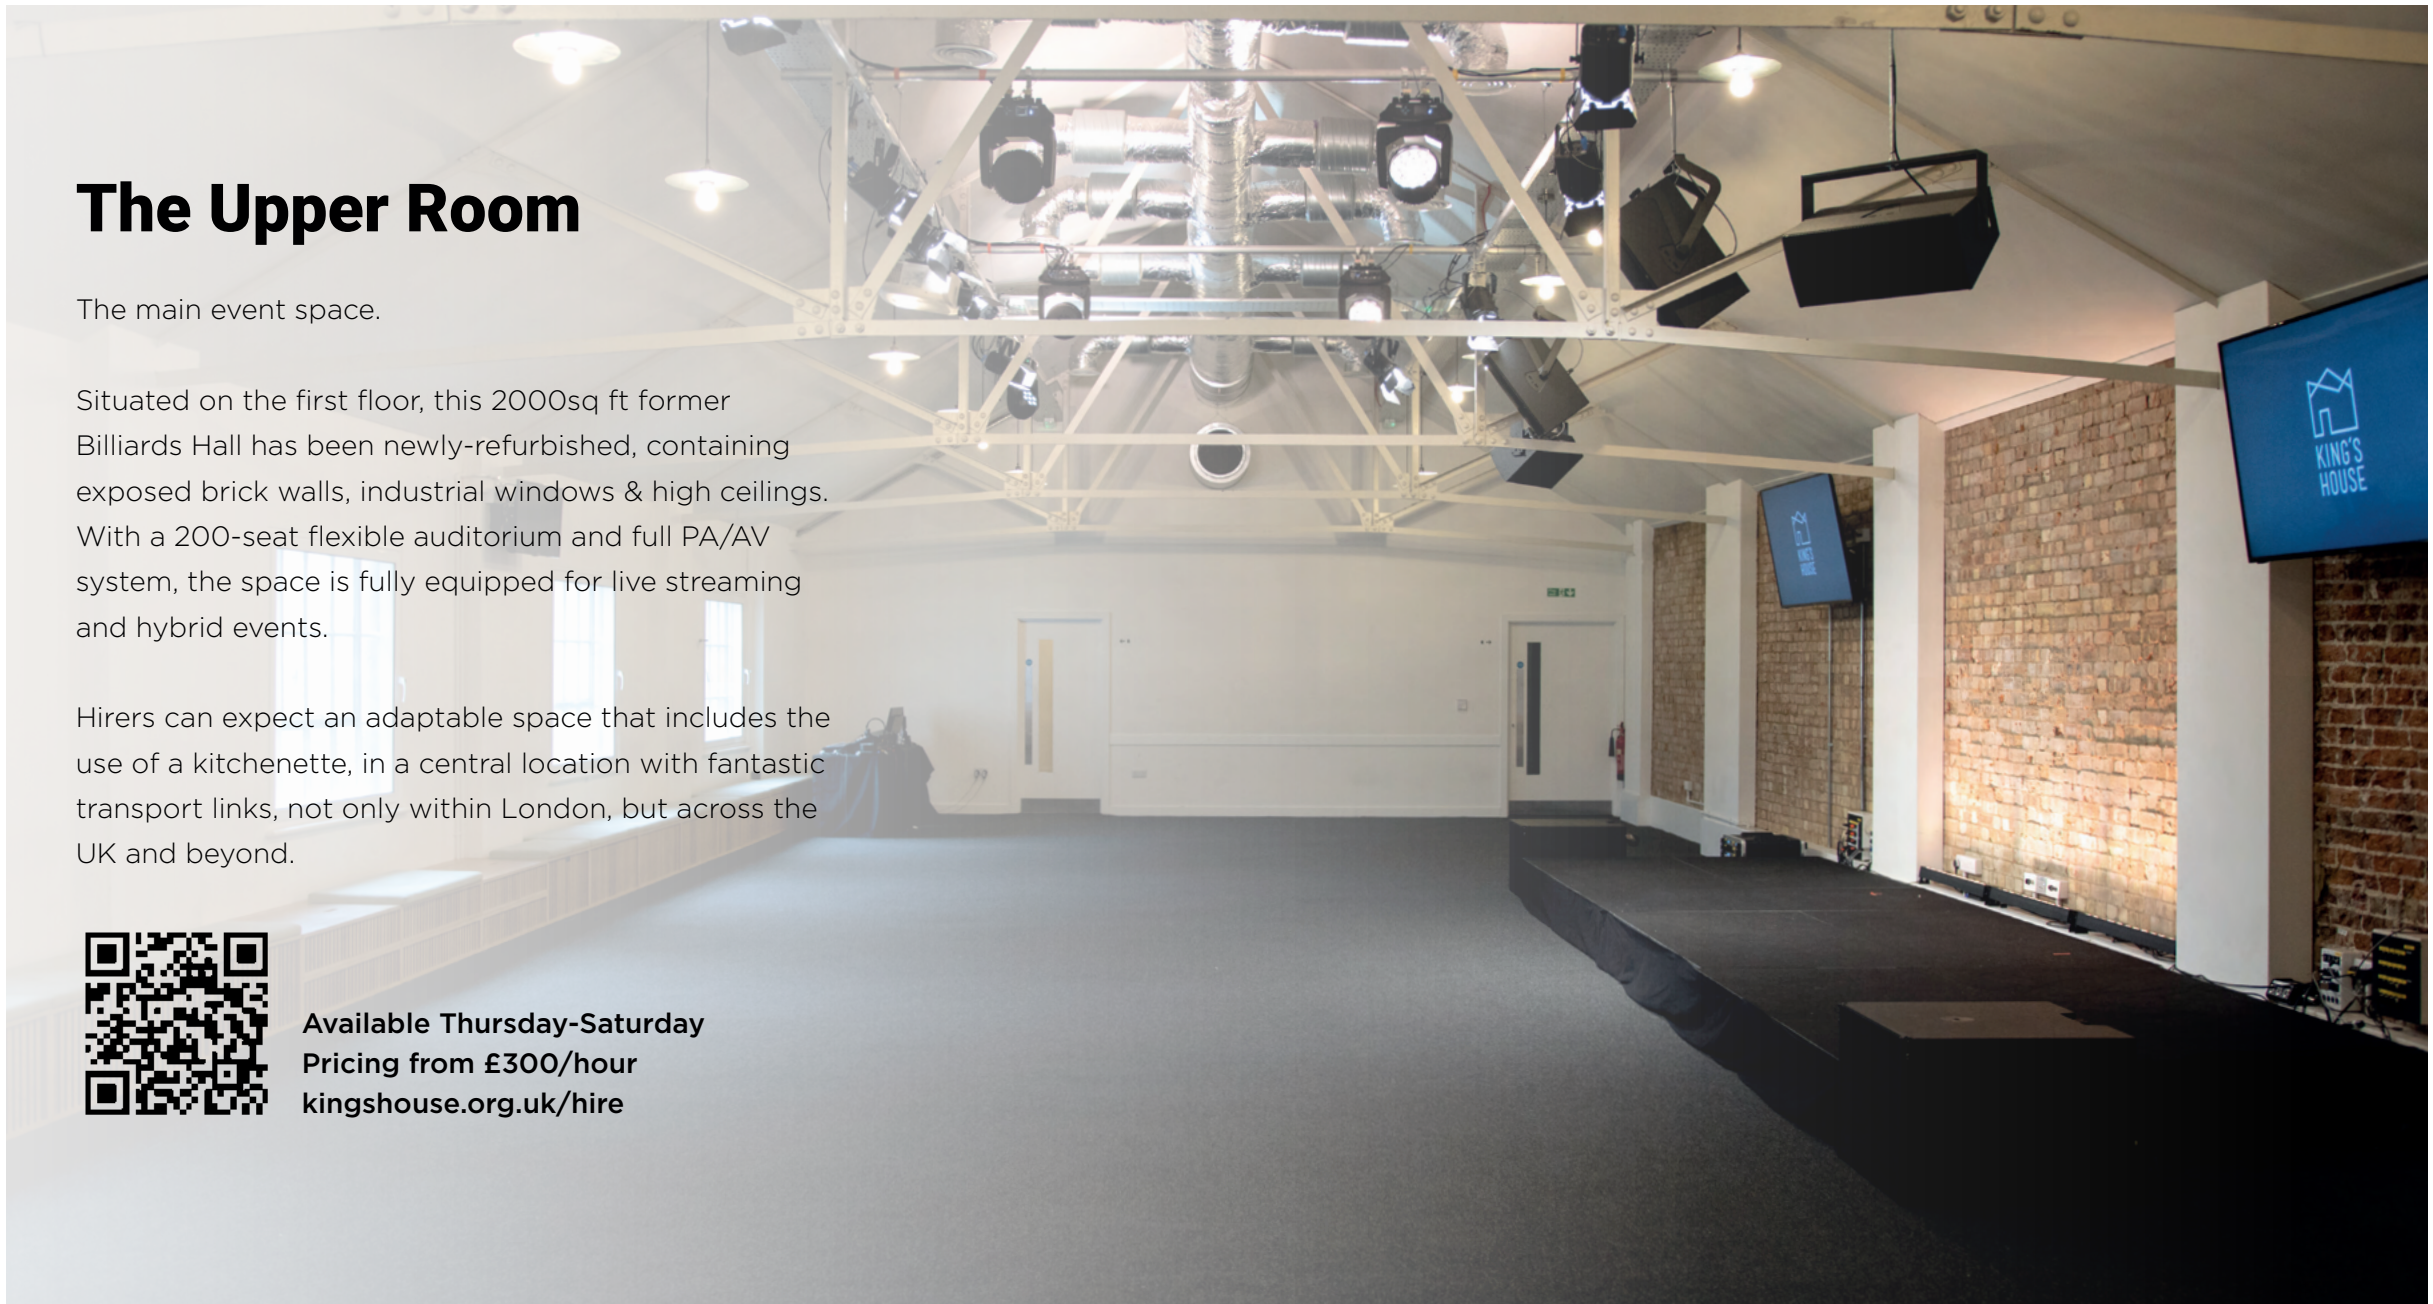

The Upper Room

The main event space.

Situated on the first floor, this 2000sq ft former Billiards Hall has been newly-refurbished, containing exposed brick walls, industrial windows & high ceilings. With a 200-seat flexible auditorium and full PA/AV system, the space is fully equipped for live streaming and hybrid events.

Hirers can expect an adaptable space that includes the use of a kitchenette, in a central location with fantastic transport links, not only within London, but across the UK and beyond.

Available Thursday-Saturday
Pricing from £300/hour
kingshouse.org.uk/hire